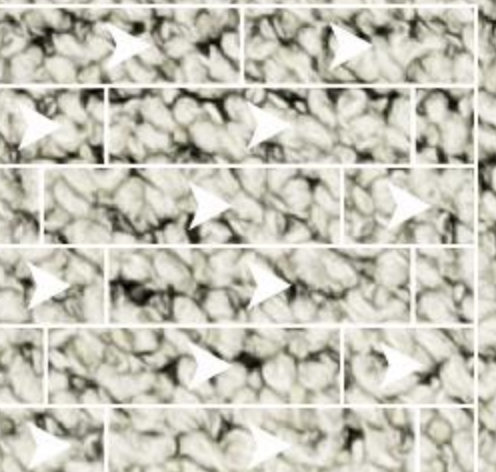

COLOR YOUR SPACE

UNIVERSE

UNIVERSE

Innovflor
Urban landscapes underfoot, natural boundaries redefined. Universe captures the modern rhythm of the metropolis with its abstract texture of intertwining skyscrapers and streets.

Color your space

From city skylines to desert horizons, from pixels to nature's pixels—we tell stories of people and space through carpet. Every step you take writes a new paragraph.

Universe brings the calm of open deserts and gentle grasslands into high-rise life; Universe turns the organized chaos of downtown into a walkable art piece. This is where contrasts harmonize—where you can step from a bustling street scene into a serene natural escape, one module at a time.

universe 01L/06L

universe 01L/06L

Universe 201L

Universe 03L/201L/202L

Universe uses geometric lines in cool grays and deep blues to outline urban rationality and order; Universe employs gradient textures in warm sand and moss green to depict the raw yet gentle power of nature..