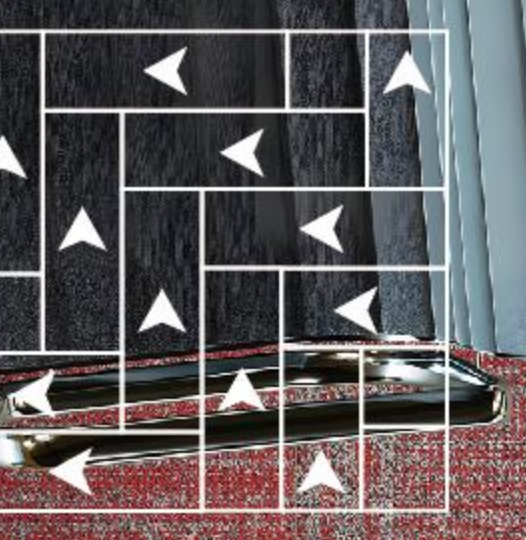

Color your space

From city skylines to desert horizons, from pixels to nature's pixels—we tell stories of people and space through carpet. Every step you take writes a new paragraph.

Universe brings the calm of open deserts and gentle grasslands into high-rise life; Universe turns the organized chaos of downtown into a walkable art piece. This is where contrasts harmonize—where you can step from a bustling street scene into a serene natural escape, one module at a time.

universe 01L/06L

universe 01L/06L

Universe 201L

Universe 03L/201L/202L

Universe uses geometric lines in cool grays and deep blues to outline urban rationality and order; Universe employs gradient textures in warm sand and moss green to depict the raw yet gentle power of nature..

Universe 05L/202

Whether for the focused efficiency of an office or the relaxed warmth of a living space, Universe adapt to shift the atmosphere. Use individually for zoning or together as an art installation—redefining “art underfoot.”
With Universe, every step becomes part of a larger narrative. Arrange the carpet tiles to reflect your rhythm—create pathways that mimic urban grids or soft transitions that echo natural landscapes.