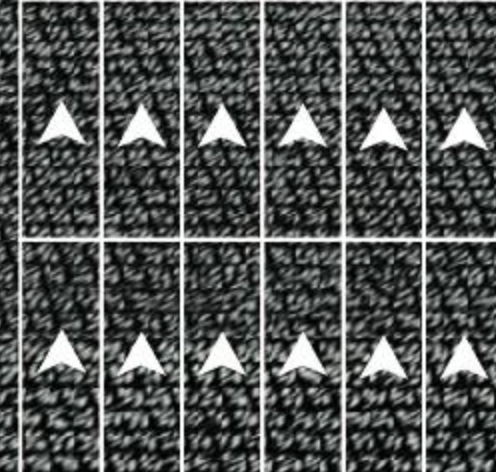

COLOR YOUR SPACE

UNIVERSE

UNIVERSE

Innovflor
Urban landscapes underfoot, natural boundaries redefined. Universe captures the modern rhythm of the metropolis with its abstract texture of intertwining skyscrapers and streets.

universe 01L/06L

universe 01L/06L

Universe 201L

Universe 03L/201L/202L

Universe uses geometric lines in cool grays and deep blues to outline urban rationality and order; Universe employs gradient textures in warm sand and moss green to depict the raw yet gentle power of nature..