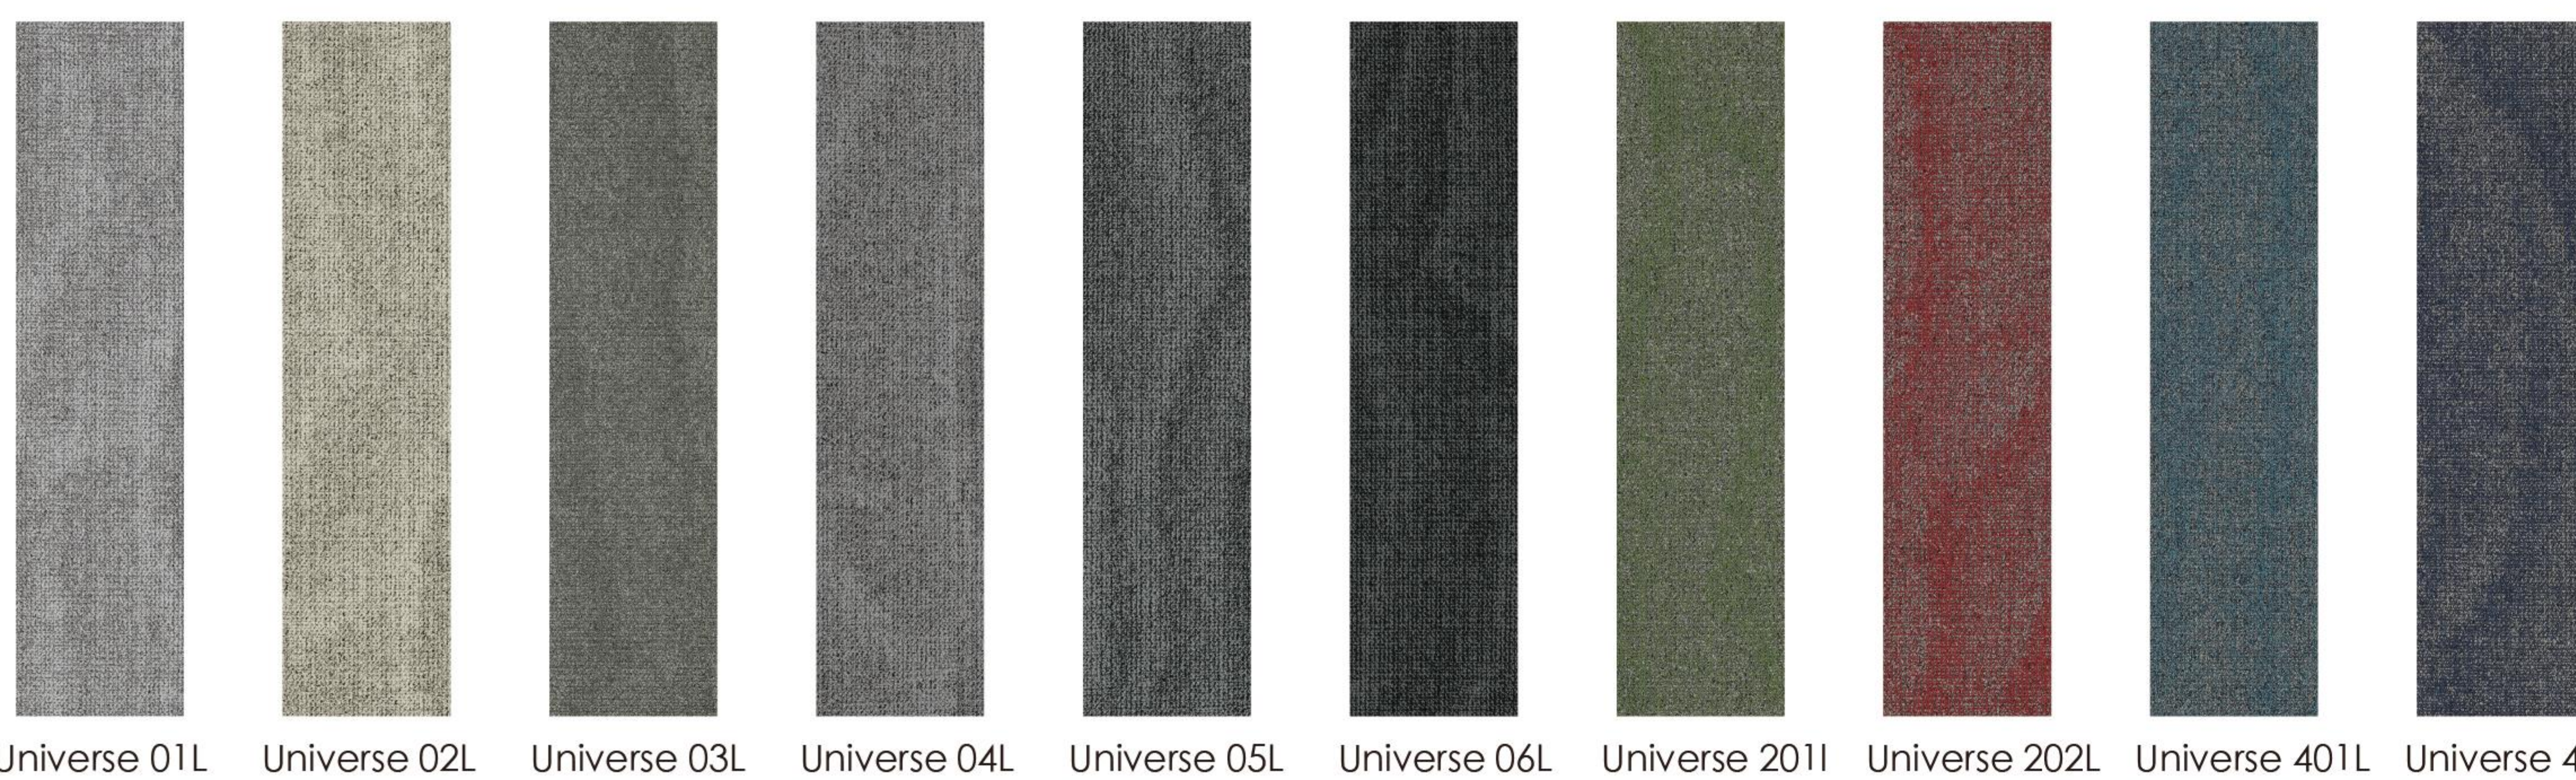

Color Your Space

Innovflor®

UNIVERSE

SPECIFICATION:

Face yarn:	NTSR®
Dye method:	100% Solution dyed
Gauge:	1/12
Pile weight:	600g/m² (±5%)
Total weight:	4800g/m² (±5%)
Pile height:	4.0mm (±0.5mm)
Total height:	6.6mm (±0.5mm)
Backing:	PVC
Size:	50cm*50cm/25cm*100cm
Dimensional stability:	≤0.2%

PERFORMANCE

Classification:	33
Castor chair rating:	A: intensive use
Fire classification :	Bf1-S1
Soil resistance :	2-3 grade ISO11378-2: 2001
Permanent antistatic:	≤2kv AATCC134-2016
CDPH/EHLB/EURO Standard	
Method V1.2 (January 2017) :	Pass
Colour fastness to light:	6 grade QB/T 2755-2005
Colour fastness to water:	4-5 grade QB/T 2755-2005
Rubbing fastness:	4-5 grade QB/T 2755-2005
Indoor air quality:	
(GB18587-2001 A grade)	TVOC ≤0.500mg/m³h
	Formaldehyde ≤ 0.050mg/m³h
	Styrene ≤ 0.400mg/m³h
	4-phenylcyclohexene ≤ 0.050mg/m³h

Installation method