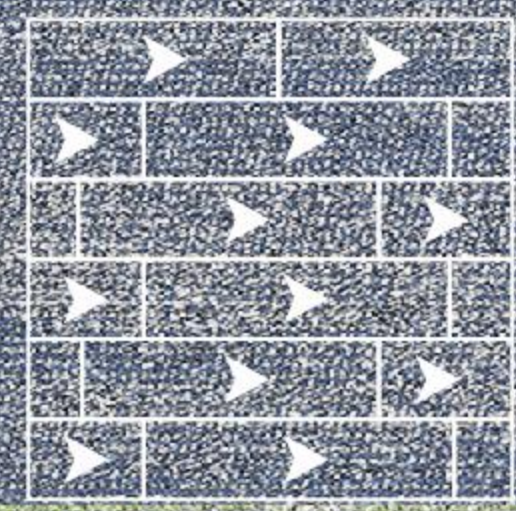

Universe 201L/401L/402L

Universe is from the dialogue between city and nature. One captures the modern rhythm of intertwined skyscrapers and streets, the other draws from the vast poetry where desert meets grassland. This is more than a carpet—it's a crossover of space and imagination.